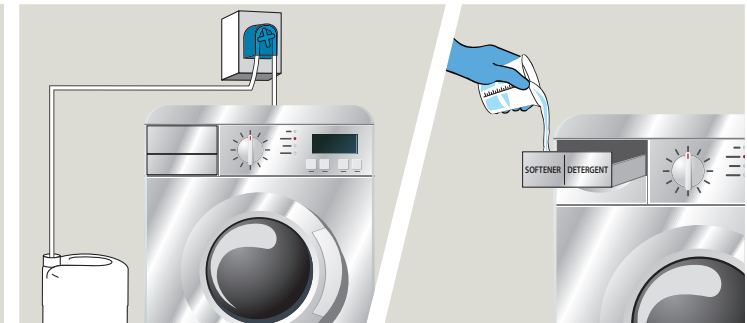

Product Usage Guide

Professional

BP059-5

Dilution Rates per 1KG of Dry Wash
Soil Level
Normal Soiling 6-9mls

1 Use appropriate PPE as indicated in safety data sheet.

2 Connect to an automatic dosing system. Dispense at 6-9ml per 1kg of dry washing. Product can be added into the machine dispenser draw separate to main detergent if automatic dosing system not available.

3 Make sure laundry detergent is connected or added to the machine. Jangro recommends using product in conjunction with Jangro Laundry Liquid BP053. The two products work synergistically to enhance the appearance, texture and fragrance of the fabric.